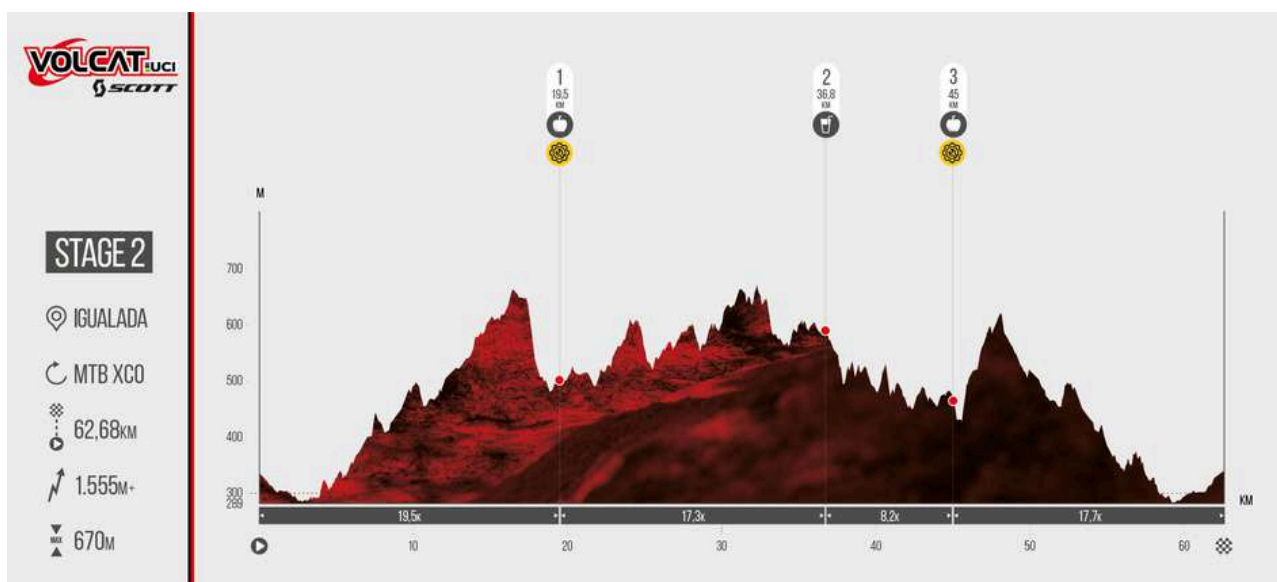

RECORREGUT

ETAPA 2

INSTITUTIONAL SPONSORS:

MAIN SPONSOR:

OFFICIAL SPONSORS:

OFFICIAL BIKE WASH:

SUPPORTED BY:

OFFICIAL MAPPING:

ORGANIZING: