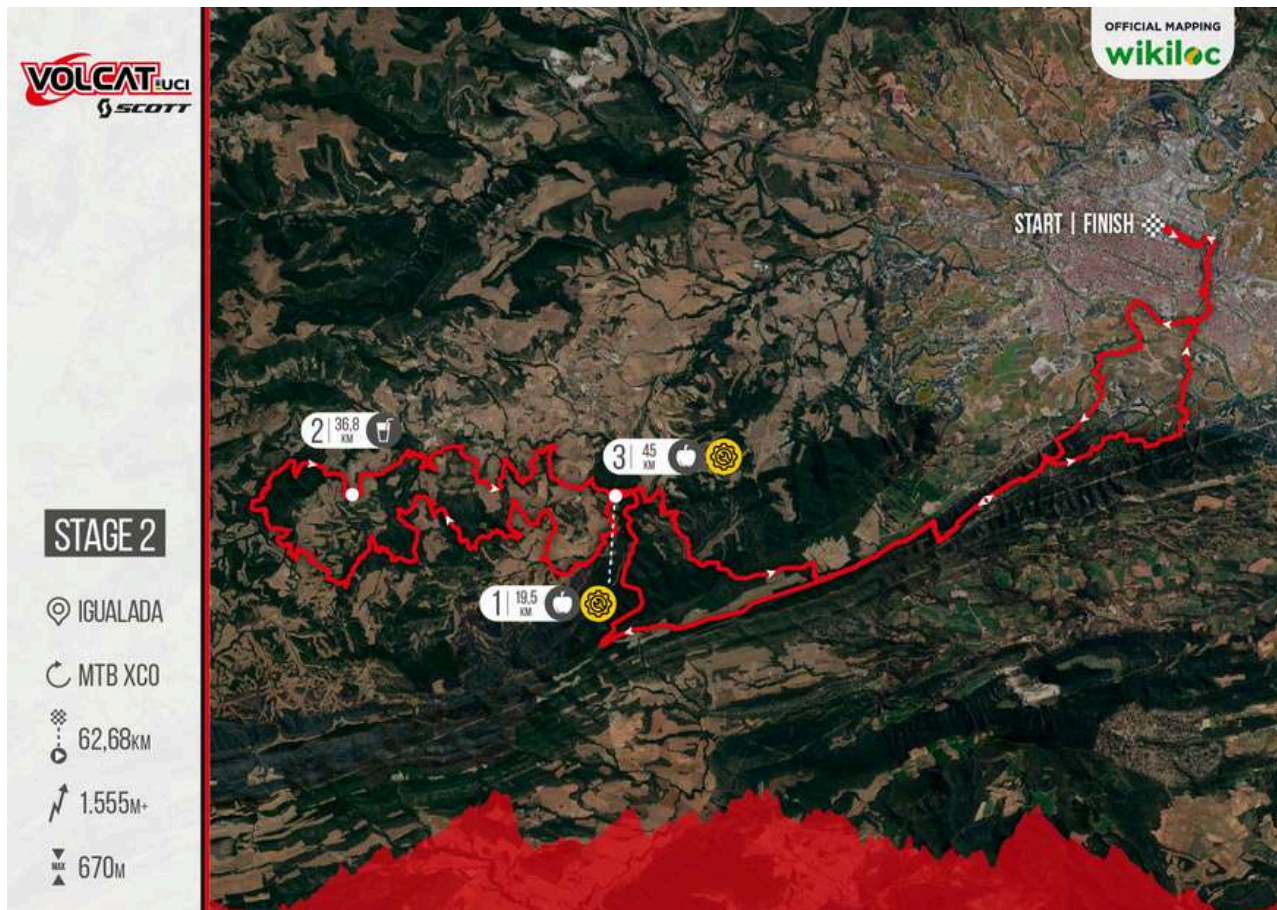

RECORREGUT

ETAPA 2

INSTITUTIONAL SPONSORS:

MAIN SPONSOR:

OFFICIAL SPONSORS:

OFFICIAL BIKE WASH:

SUPPORTED BY:

OFFICIAL MAPPING:

ORGANIZING: