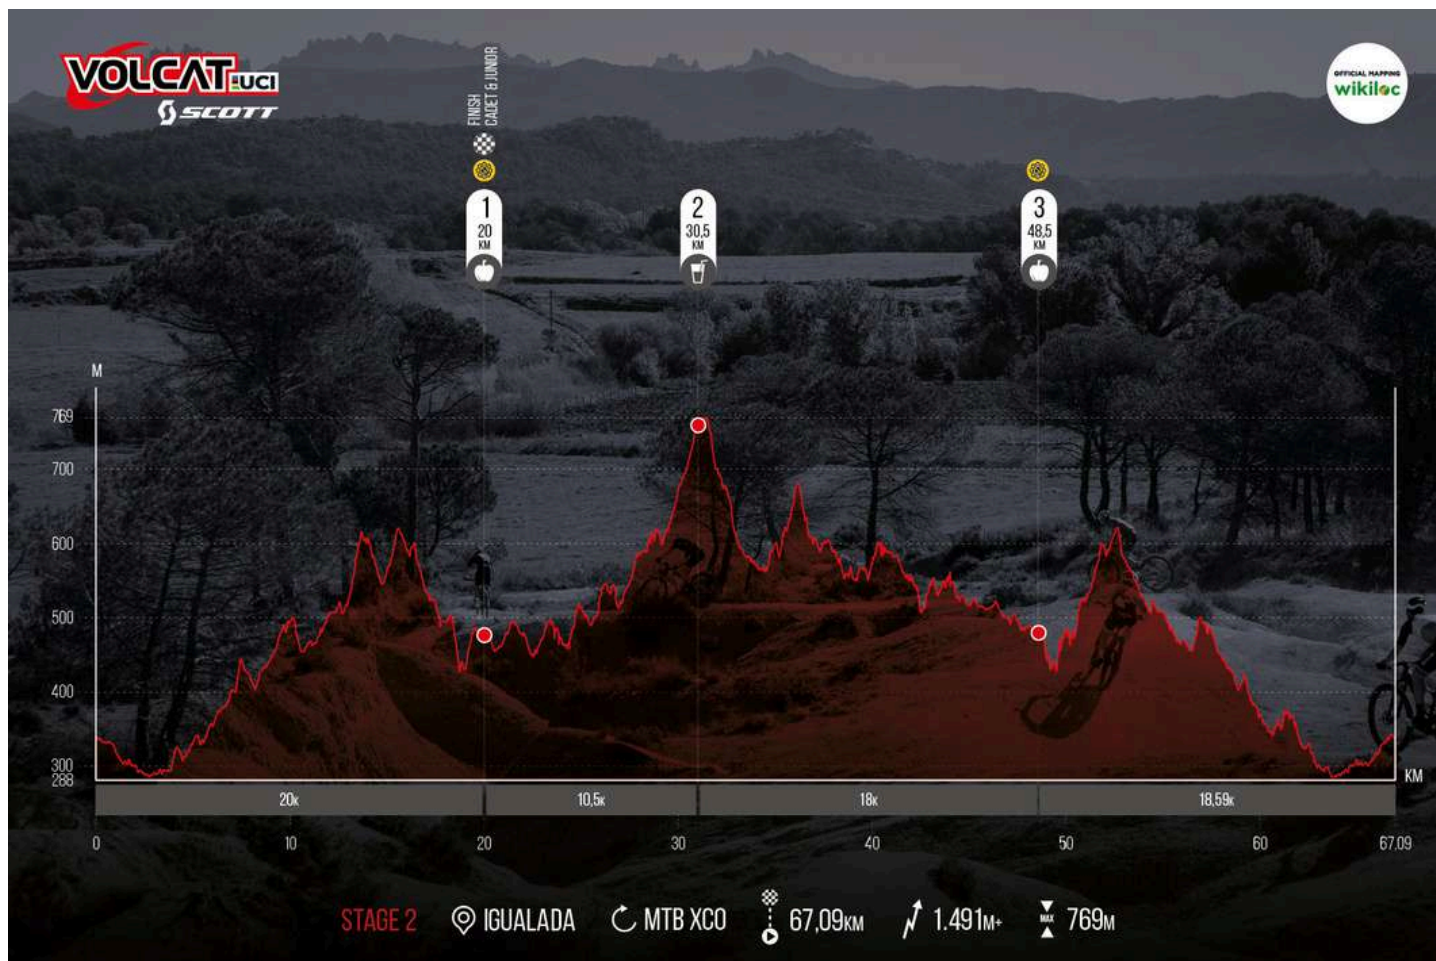

RECORREGUT

ETAPA 2 **wikiloc**

nutrisport®

INSTITUTIONAL SPONSORS:

MAIN SPONSOR:

OFFICIAL SPONSORS:

OFFICIAL BIKE WASH:

SUPPORTED BY:

OFFICIAL MAPPING:

ORGANIZING: