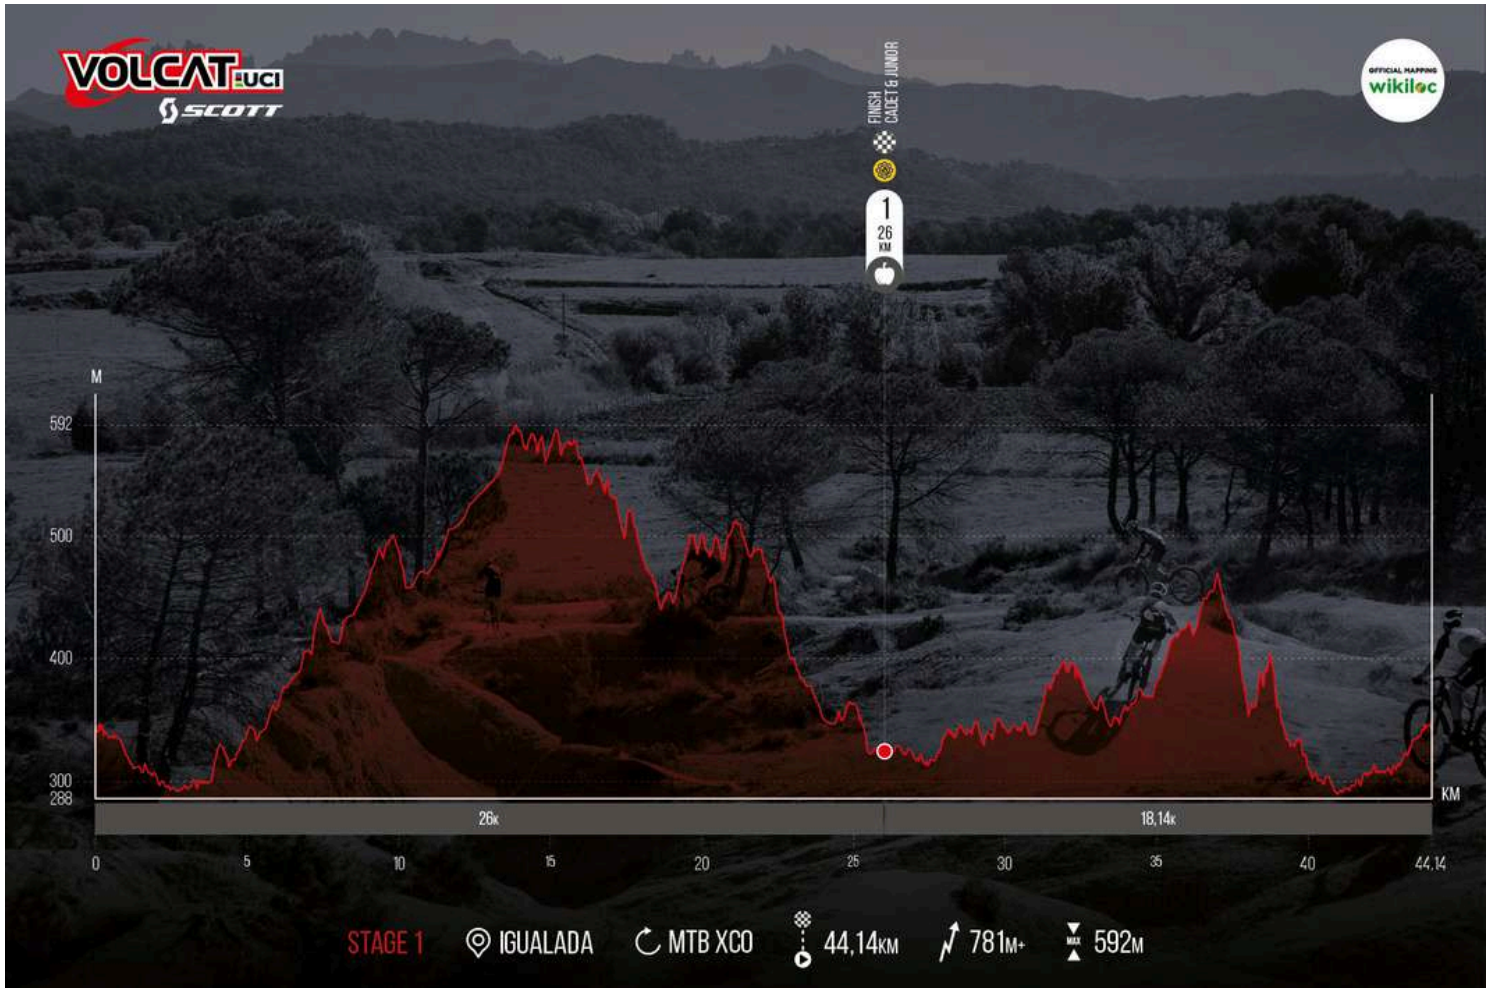

RECORREGUT

ETAPA 1

nutrisport®

INSTITUTIONAL SPONSORS:

MAIN SPONSOR:

OFFICIAL SPONSORS:

OFFICIAL BIKE WASH:

SUPPORTED BY:

ORGANIZING: